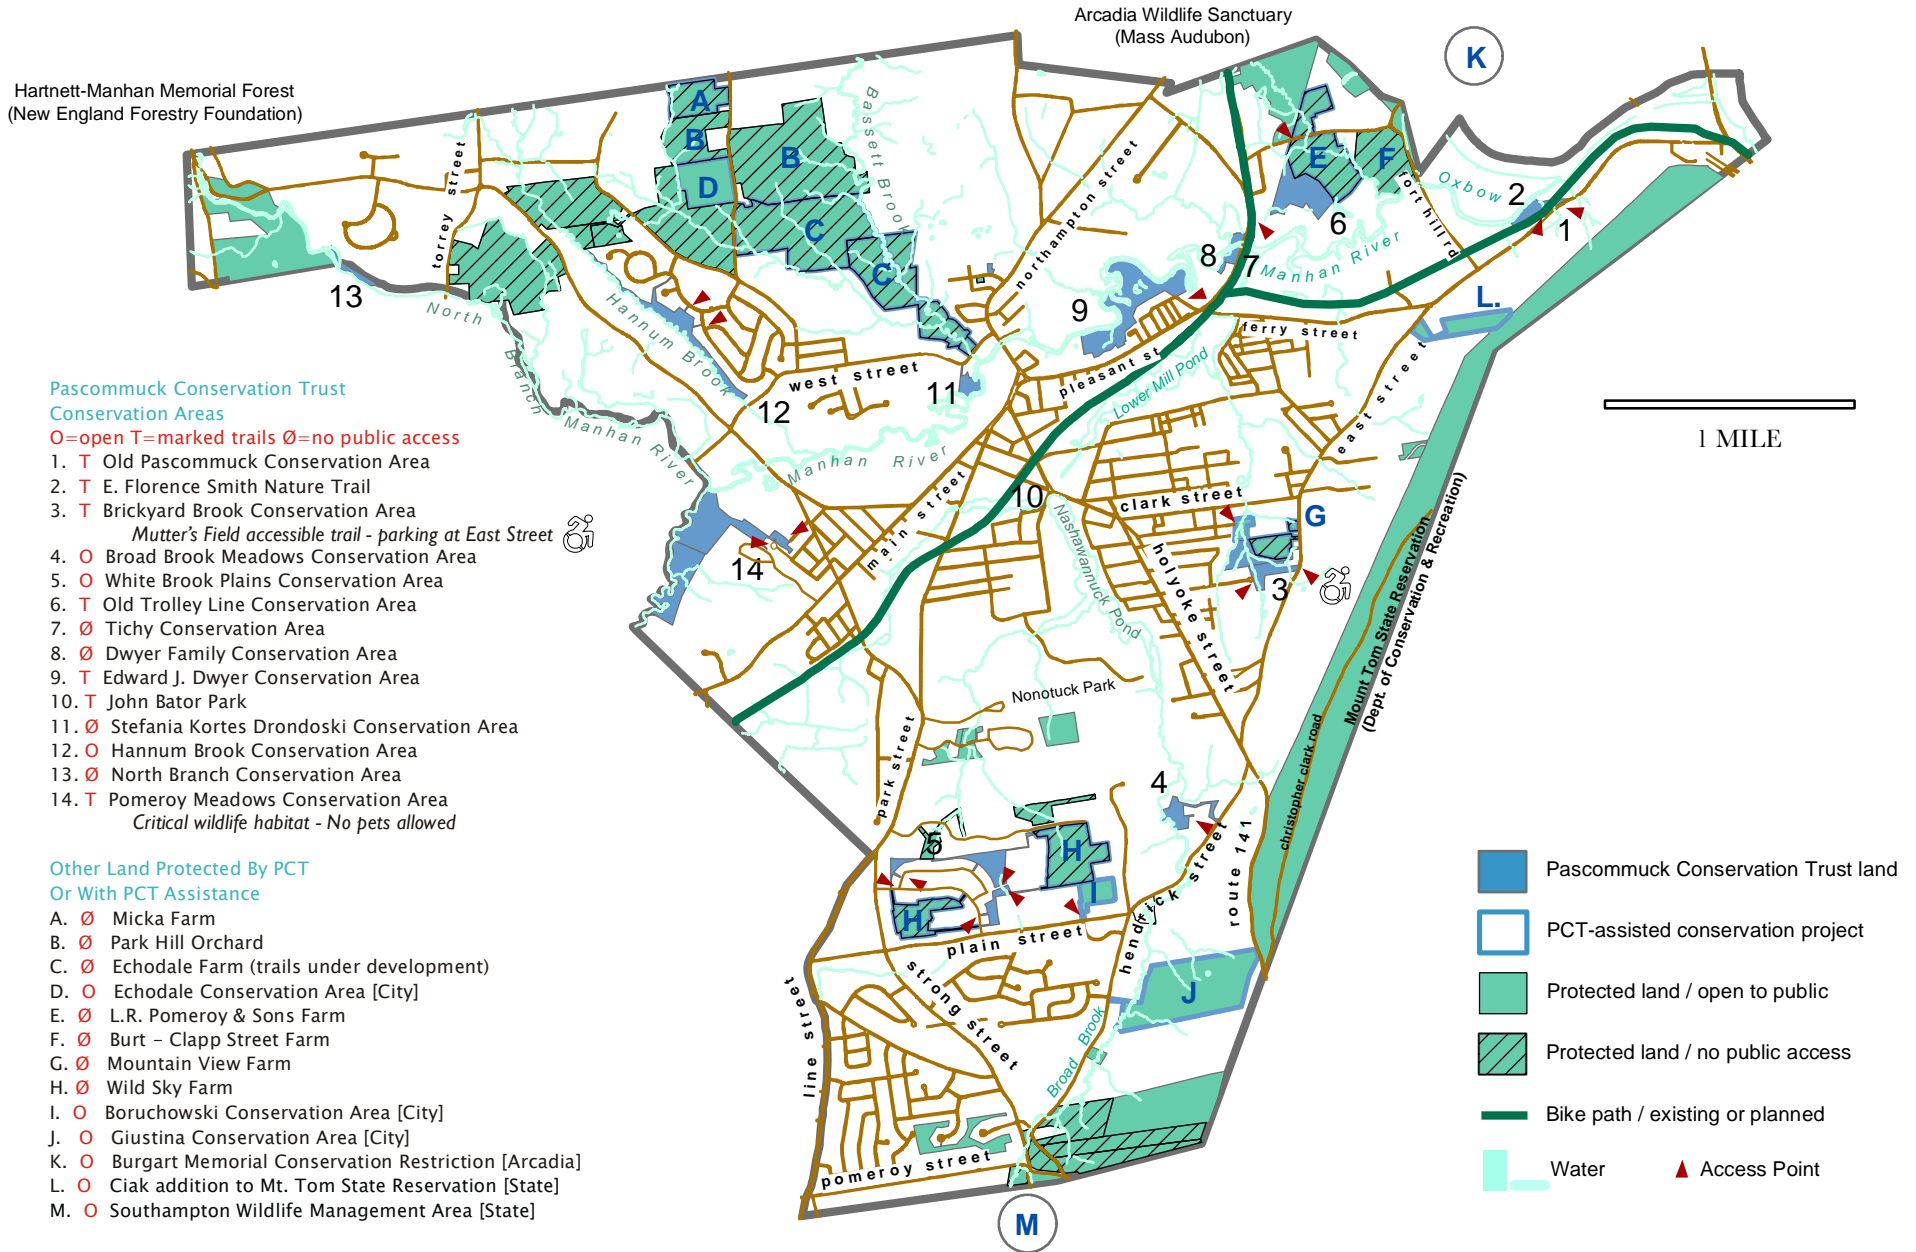

Pascommuck Conservation Trust : Conservation Areas and Other Protected Land

pctland.org

September 2016

TO PROTECT NATURAL RESOURCES AND ENSURE SAFE AND ENJOYABLE VISITS FOR ALL, PLEASE VISIT TRUST PROPERTIES ONLY ON FOOT, LEASH YOUR DOG, AND DO NOT DISTURB PLANTS OR WILDLIFE. THANK YOU!