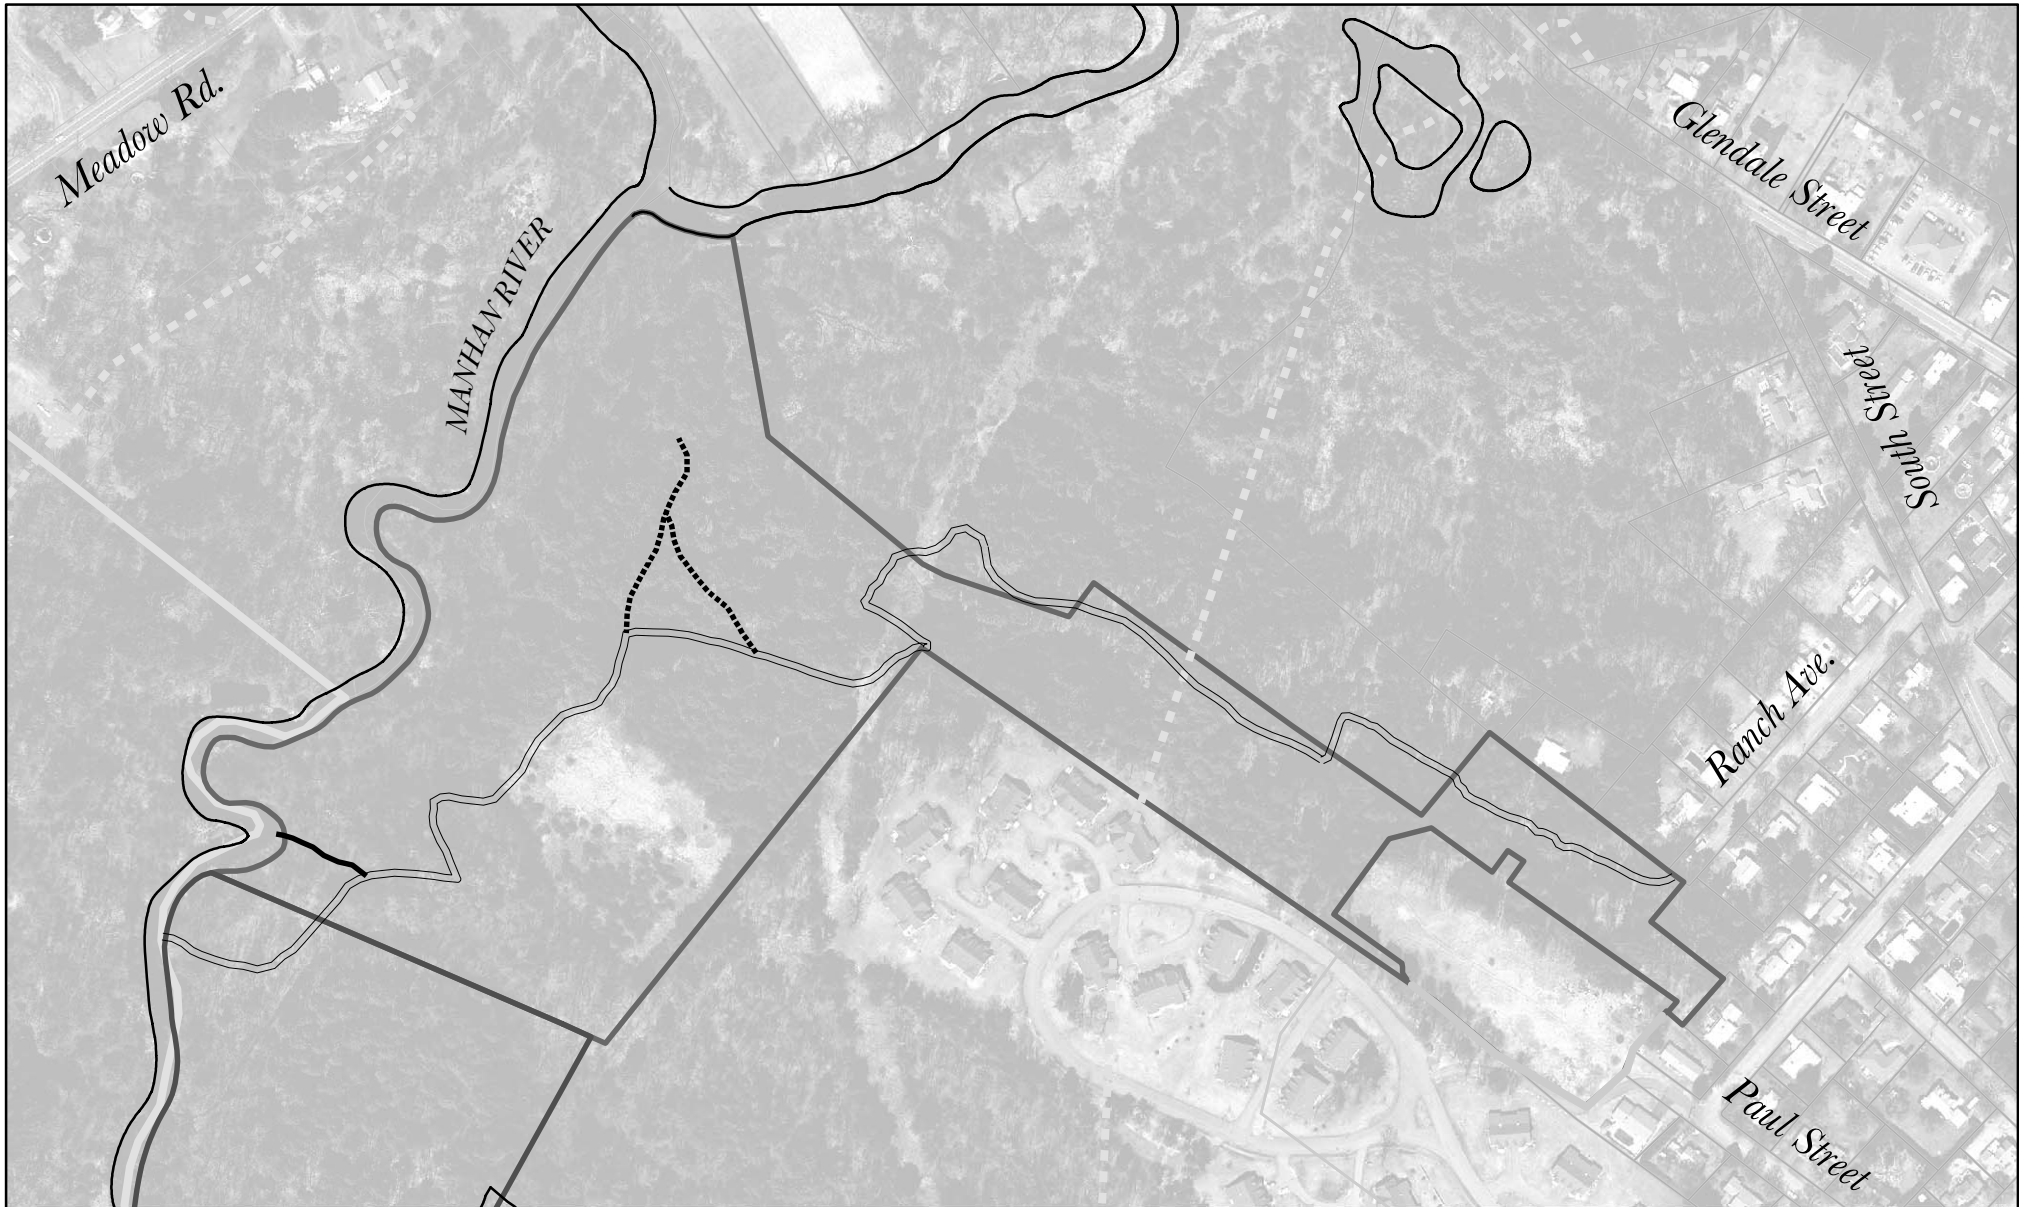

# Pomeroy Meadows Conservation Area

Pascommuck Conservation Trust - December 11, 2013  
WWW.PCTLAND.ORG

1/8 mile

Protect this sensitive natural area, trails, and other visitors: Please no pets, disturbing wildlife or plants, dumping (including yard waste), or off-road vehicles including bicycles. Please stay on marked trails and respect our neighbors. Thank you for your consideration.